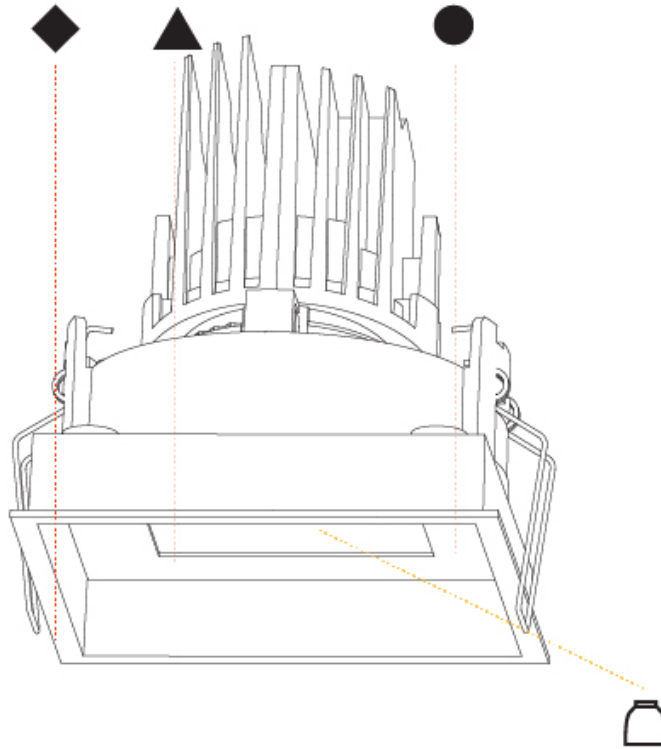

BIONIQ SQUARE ADJUSTABLE COMFORT RECESSED

A35551-

PROJECT	_____
TYPE	_____
SPECIFIER	_____
QUANTITY	_____
DATE	_____

A