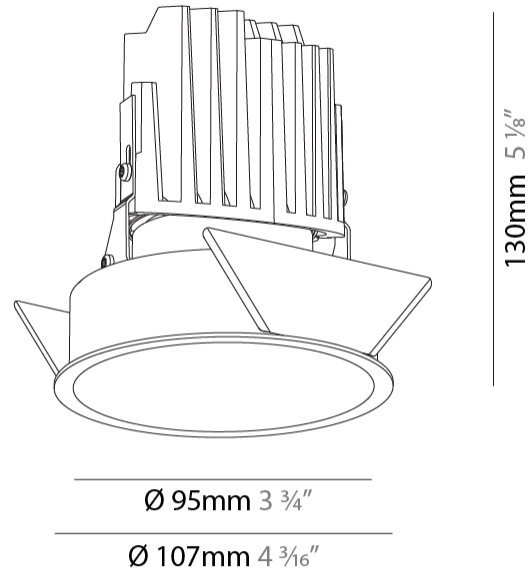

GENERAL

Series: Bioniq
Subseries: Bioniq Round Deep
Brand: Prolicht
Division: Architectural
Mounting Type: Recessed
Mounting Location: Ceiling
Subcategory: Downlight

PHYSICAL

Shape: Round
Diameter (mm): 107
Diameter (in): 4 3/16
Height (mm): 130
Height (in): 5 1/8
Ceiling Thickness (mm): 10 / 12.5 / 15
Ceiling Thickness (in): 3/8 or 1/2 or 9/16
Min. Recessing Depth (mm): 150
Min. Recessing Depth (in): 5 7/8
Light Distribution: Downlight
Weight (kg): 0.506
Weight (lbs): 1.12
Fixture Finish: SSR / BKV / CWI / CRY / HAB / UFT / ITA / RUA / FTG / MYG / LOD / PUS / FRO / FUP / KIA / POP / BLS / SPG / MEY / GOH / GUM / CHC / COM / ABZ / JAG / OBR / MOS / ROR
Fixture Material: Aluminum Die Cast
Cut-out Measurements: 98mm / 3 7/8"

ELECTRICAL

Lamp Type: LED (Zhaga Standard)
Total Output Wattage (W): 15
Dimming: Dali Dimming
Driver Included: No
Driver Location: Recessed Housing
Driver Type: Constant Current - 120Vac
Housing: See components
Input Voltage (V): 120
Constant Current (MA): 350

LED

Number of LEDs: 1
Color Temperature (°K): Warm Dim
Max. Delivered Lumen (lm): 760
Nominal Lumen (lm): 1140
CRI: >90 CRI

OPTICAL

Reflector: 20 / 40 / 60

RATINGS AND CERTIFICATIONS

Certified By: Certified for North American Standards
IP rating: IP20

PROJECT
TYPE
SPECIFIER
QUANTITY
DATE