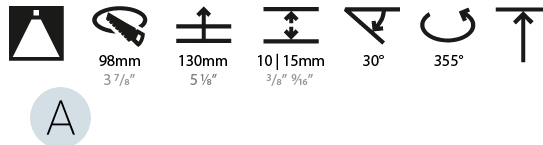

GENERAL

Series: Bioniq
Subseries: Bioniq Square Pinhole
Brand: Prolicht
Division: Architectural
Mounting Type: Recessed
Mounting Location: Ceiling
Subcategory: Downlight

PHYSICAL

Shape: Square
Length (mm): 107
Length (in): 4 ³/₁₆"
Width (mm): 107
Width (in): 4 ³/₁₆"
Depth (mm): 112
Depth (in): 4 ⁷/₁₆"
Ceiling Thickness (mm): 10 / 12.5 / 15
Ceiling Thickness (in): 3/8 or 1/2 or 9/16
Min. Recessing Depth (mm): 130
Min. Recessing Depth (in): 5 ¹/₈"
Light Distribution: Adjustable / Downlight
Weight (kg): 0.463
Weight (lbs): 1.02
Fixture Finish: SSR / BKV / CWI / CRY / HAB / UFT / ITA / RUA / FTG / MYG / LOD / PUS / FRO / FUP / KIA / POP / BLS / SPG / MEY / GOH / GUM / CHC / COM / ABZ / JAG / OBR / MOS / ROR
Fixture Material: Aluminum Die Cast
Cut-out Measurements: 98mm / 3 7/8"

ELECTRICAL

Lamp Type: LED (Zhaga Standard)
Total Output Wattage (W): 15
Dimming: Dali Dimming
Driver Included: No
Driver Location: Recessed Housing
Driver Type: Constant Current - 120Vac
Housing: See components
Input Voltage (V): 120
Constant Current (MA): 350

LED

Number of LEDs: 1
Color Temperature (°K): Warm Dim
Max. Delivered Lumen (lm): 760
Nominal Lumen (lm): 1140
CRI: >90 CRI
Lamp Life (hrs): 50000

OPTICAL

Reflector°: 20 / 40 / 60
Adjustability: Rotational 355°; Tilt 30°

RATINGS AND CERTIFICATIONS

Certified By: Certified for North American Standards
IP rating: IP20